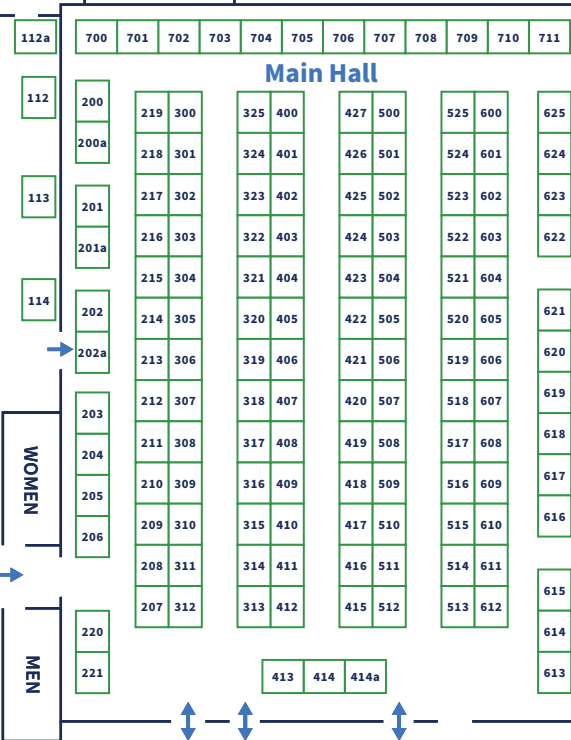

SFMI Registration Desk

534 BISTRO

LOADING DOCK

Meeting Room 2 (UPSTAIRS)

Meeting Room 1 (DOWNSTAIRS)

MAIN ENTRANCE

Equipment Showcase

LOBBY

ESCALATOR & STAIRS

LOWER ENTRY

ELSWORTH JONES PL

MAPLE AVE

SARATOGA SPRINGS CITY CENTER