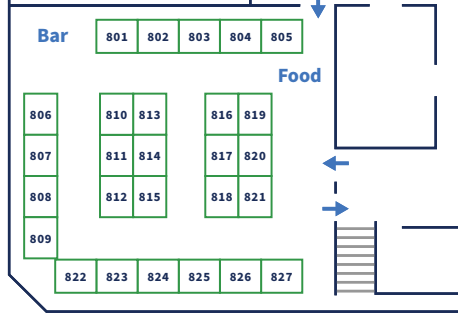

SFMI Registration Desk

534 BISTRO

LOADING DOCK

Meeting Room 2 (UPSTAIRS)

Meeting Room 1 (DOWNSTAIRS)

MAIN ENTRANCE

Equipment Showcase

LOBBY

ESCALATOR & STAIRS

LOWER ENTRY

ELSWORTH JONES PL

MAPLE AVE

SARATOGA SPRINGS CITY CENTER