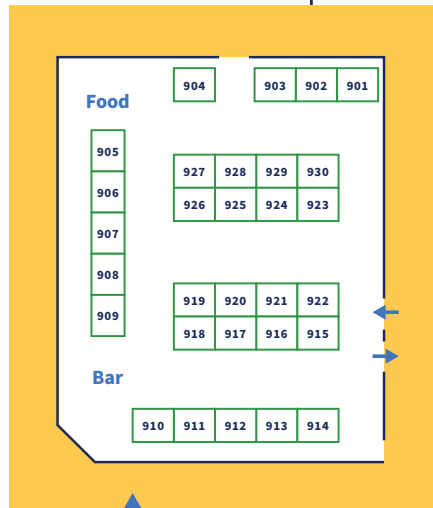

SFMI Registration Desk

534 BISTRO

LOADING DOCK

Meeting Room 2 (UPSTAIRS)

Meeting Room 1 (DOWNSTAIRS)

MAIN ENTRANCE

Equipment Showcase

LOBBY